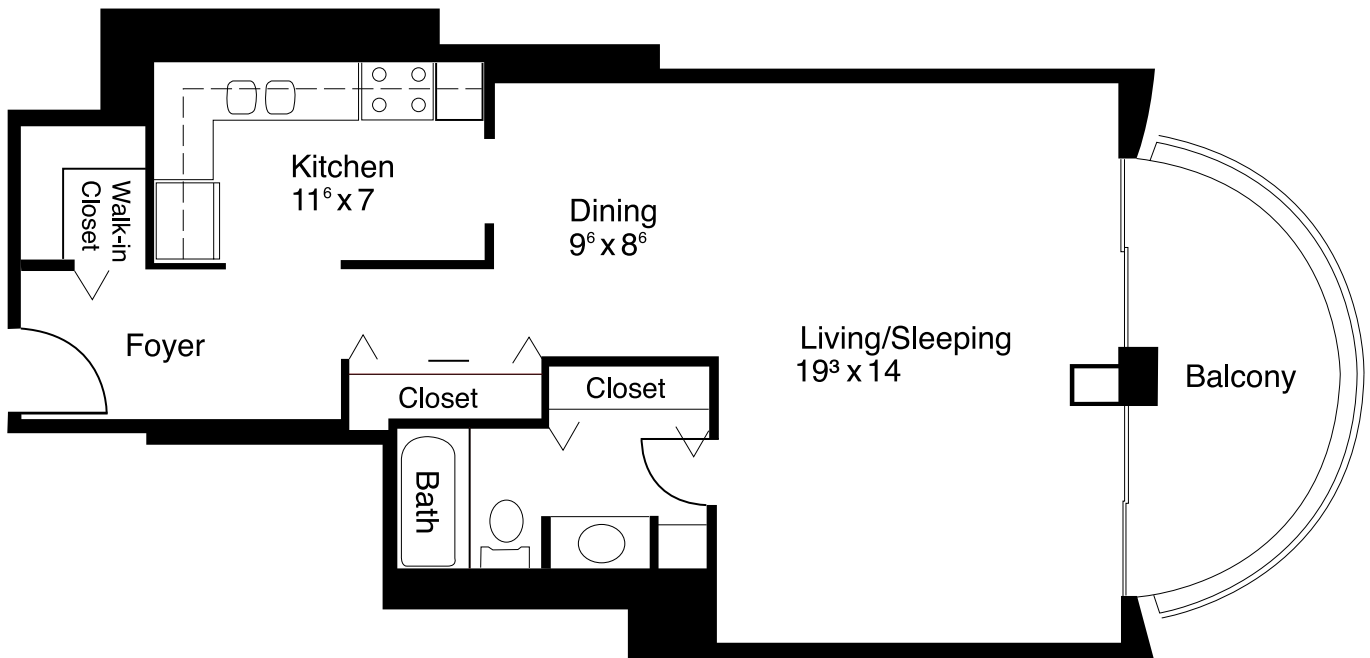

STUDIO

615 SQ. FT. | TOWER ONE: UNIT 4 | TOWER TWO: UNIT 10

TOWER ONE

TOWER TWO