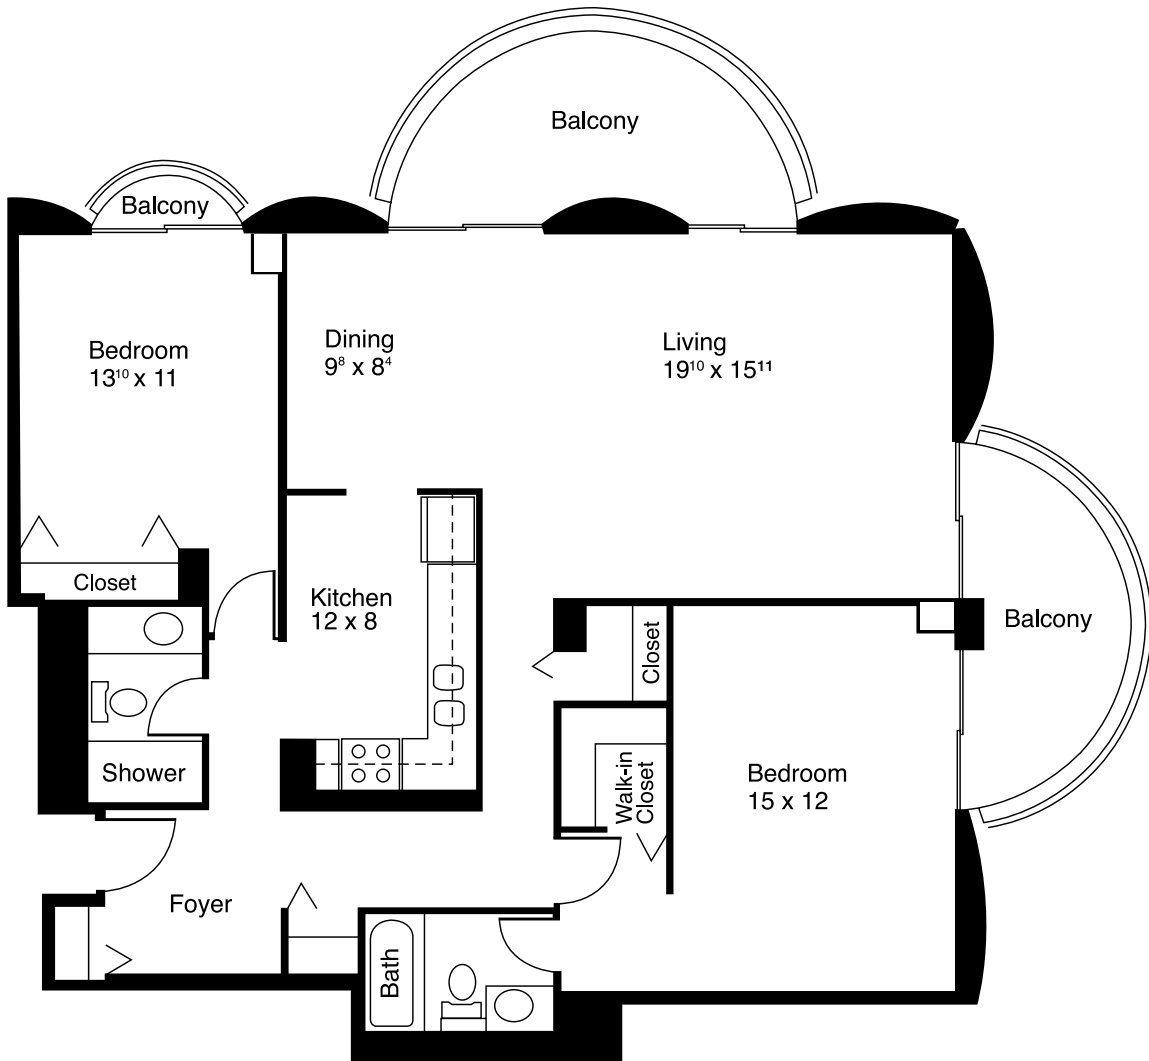

TWO BEDROOM

1189 SQ. FT. | TOWER ONE: UNIT 2 | TOWER TWO: UNIT 12

TOWER ONE

TOWER TWO