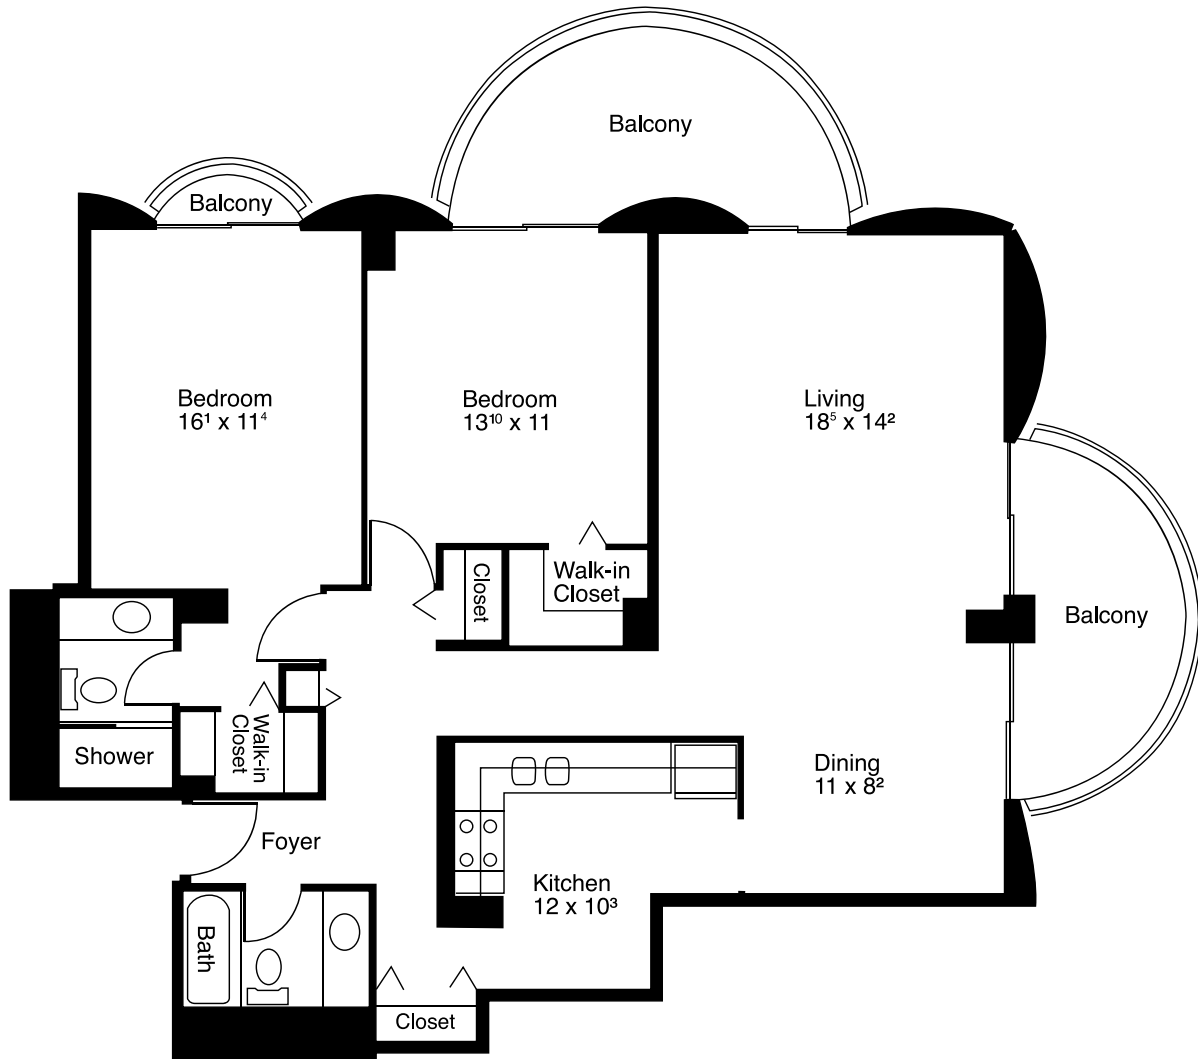

TWO BEDROOM

1153 SQ. FT. | TOWER ONE: UNIT 1 | TOWER TWO: UNIT 11

TOWER ONE

TOWER TWO