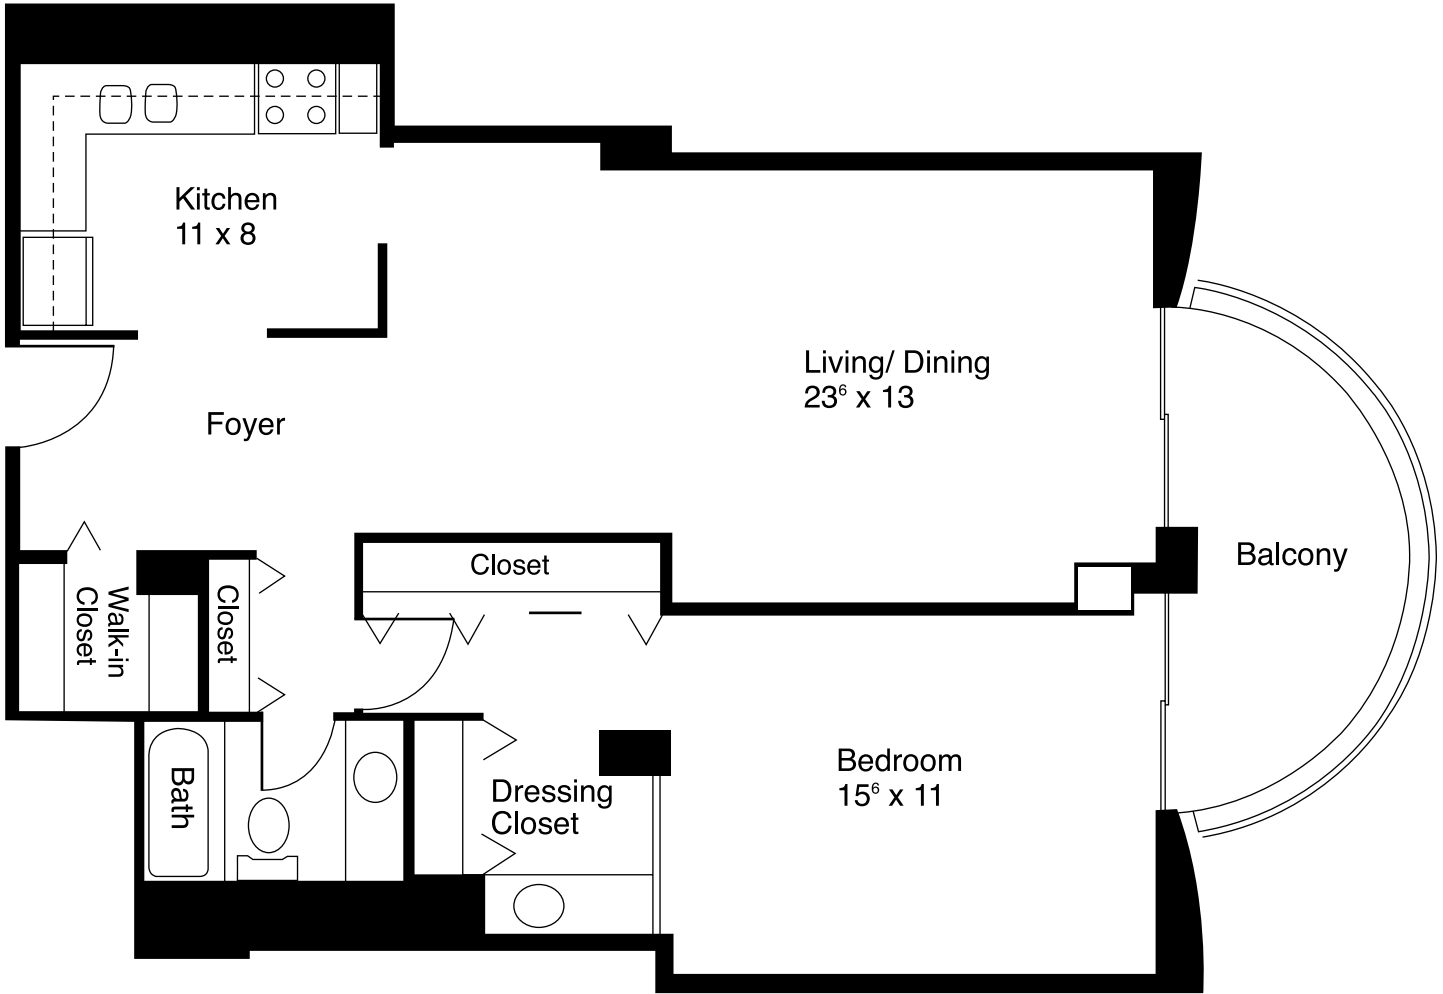

ONE BEDROOM

818 SQ. FT. | TOWER ONE: UNIT 9 | TOWER TWO: UNIT 3

TOWER ONE

TOWER TWO