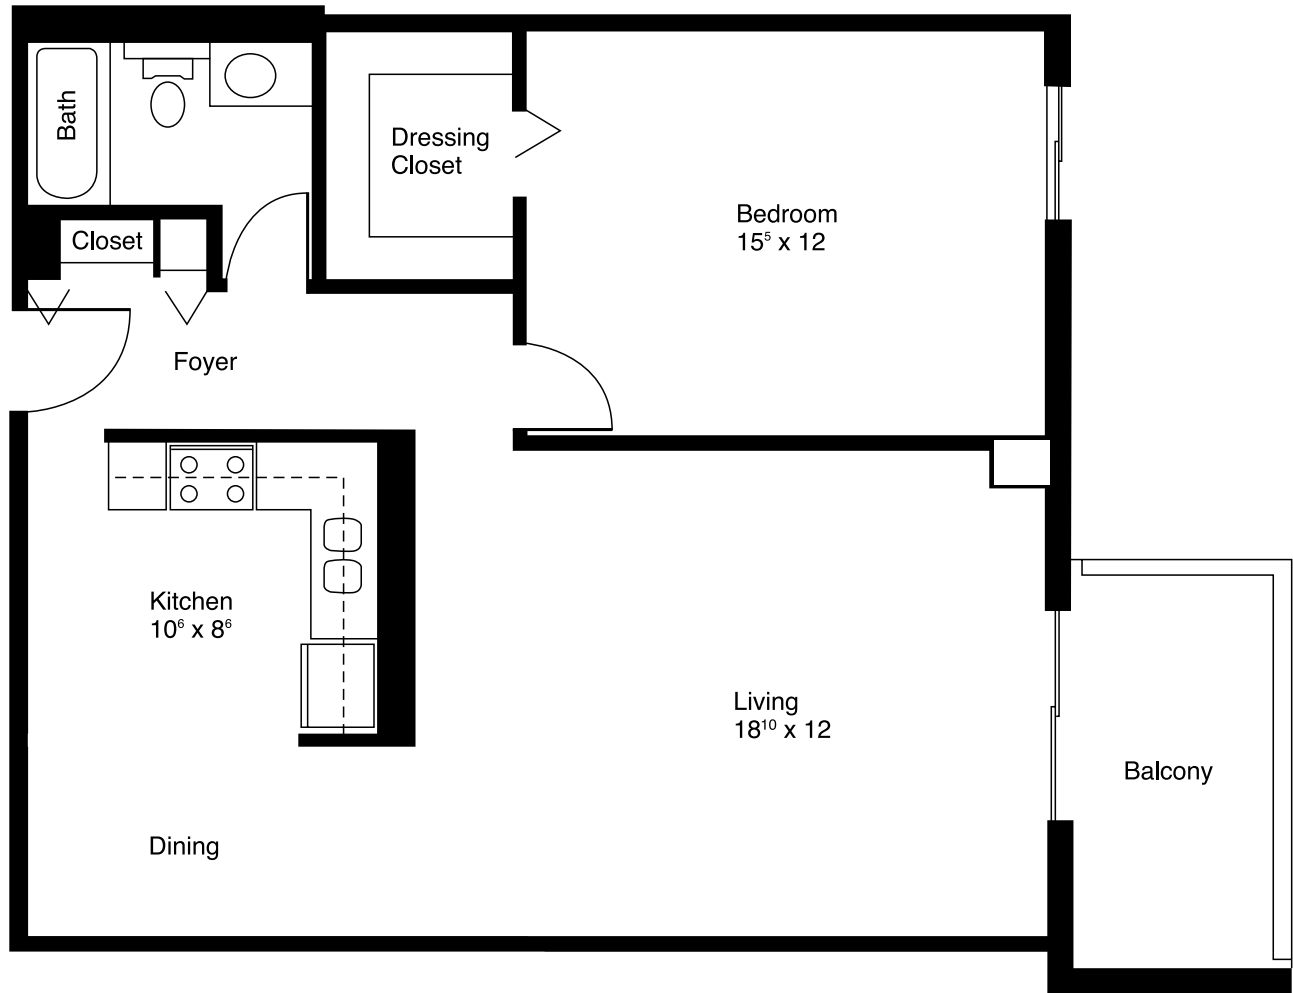

ONE BEDROOM

810 SQ. FT. | BUILDING FIVE: UNITS 12 & 16

BUILDING FIVE

Two Wheaton Center | Wheaton, IL 60187 | 630.653.2000 | WheatonCenterApartments.com

All dimensions and layouts are approximate. Variations may exist from floorplan to unit based on unit location within the building.