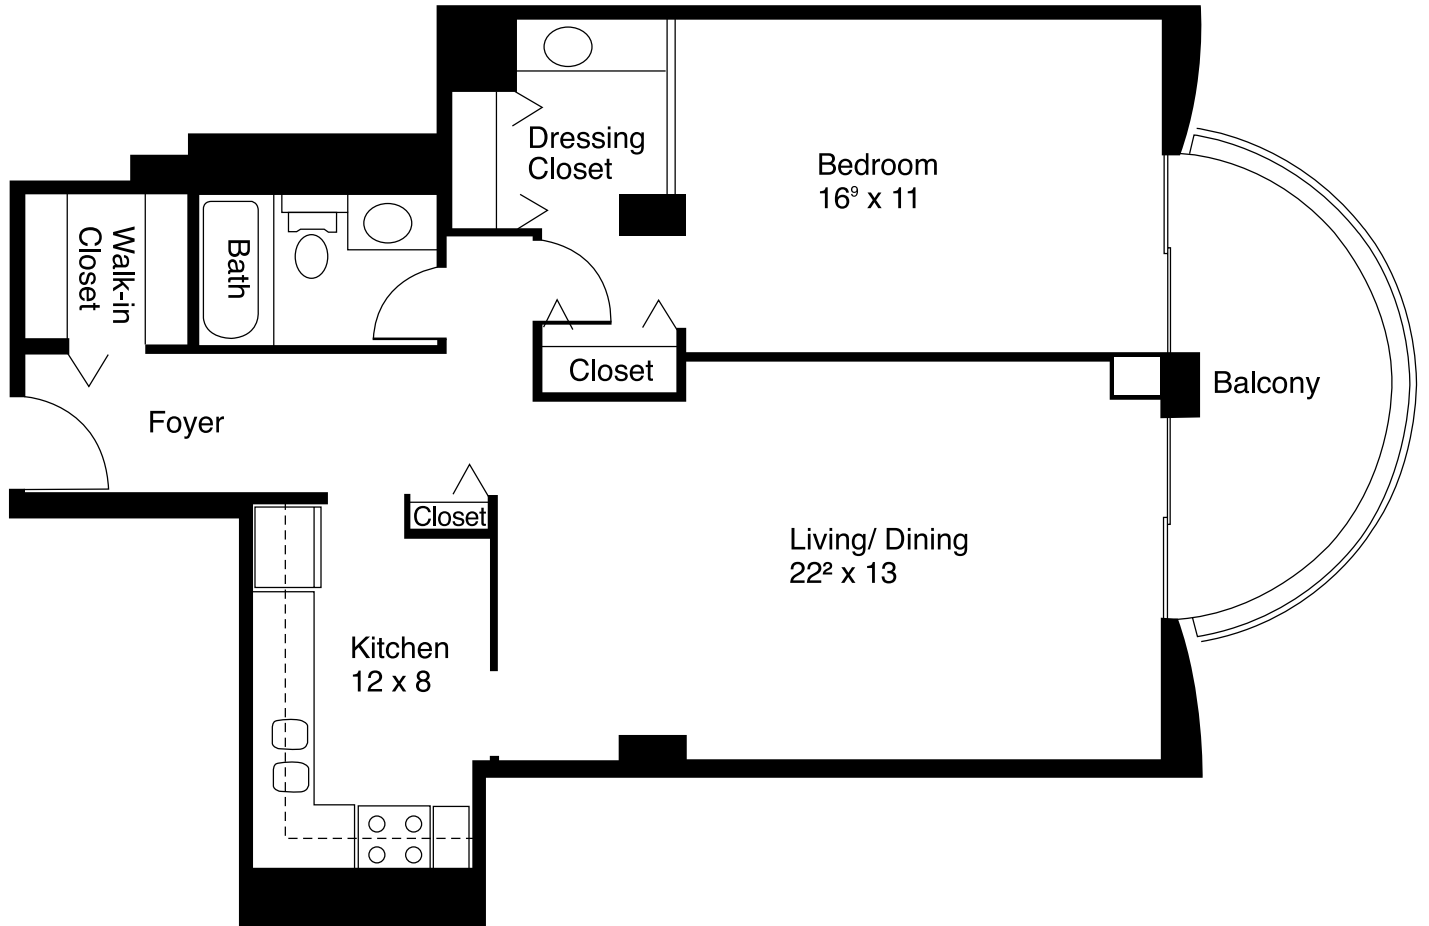

ONE BEDROOM

791 SQ. FT. | TOWER ONE: UNIT 10 | TOWER TWO: UNIT 4

TOWER ONE

TOWER TWO