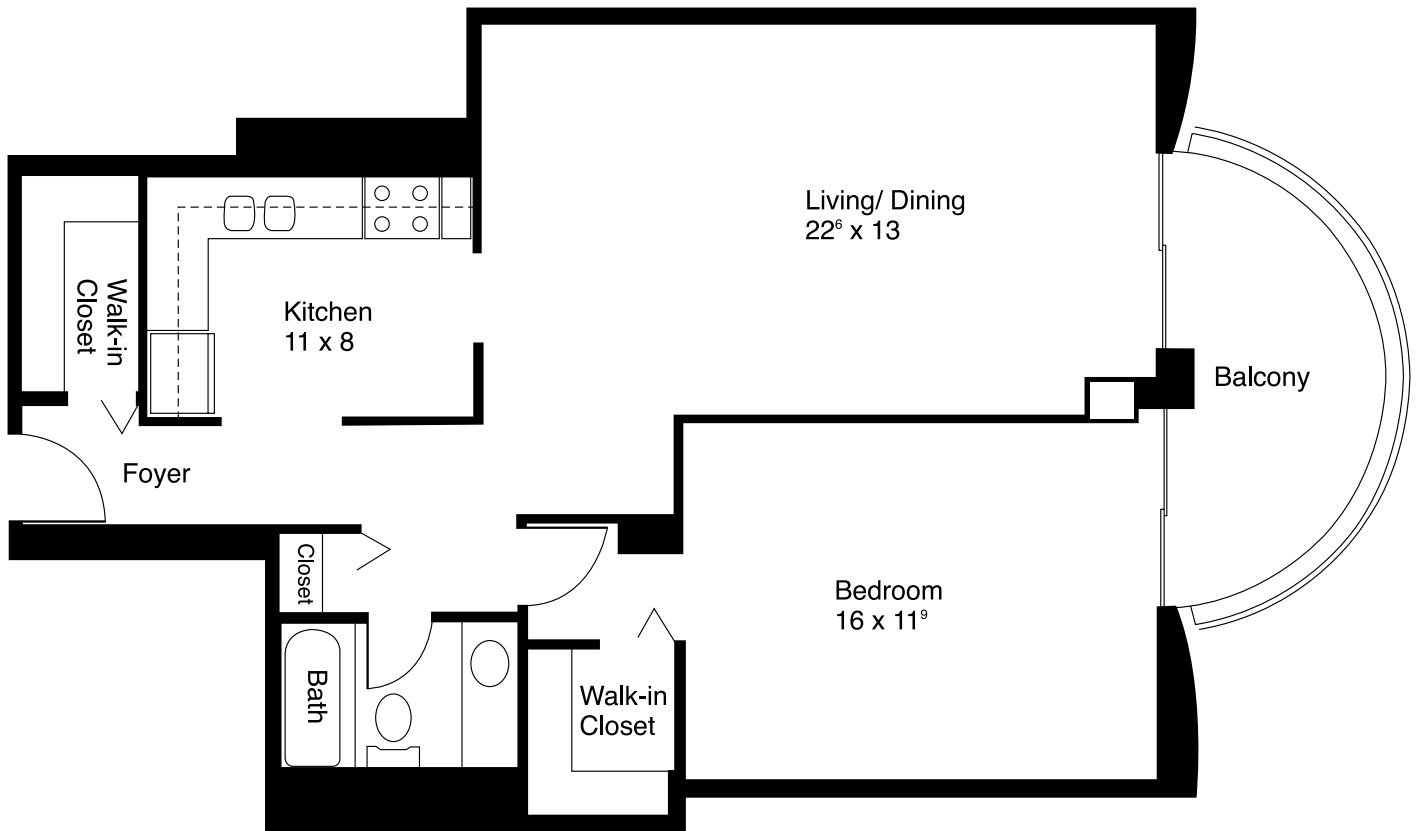

ONE BEDROOM

783 SQ. FT. | TOWER ONE: UNIT 8 | TOWER TWO: UNIT 6

TOWER ONE

TOWER TWO