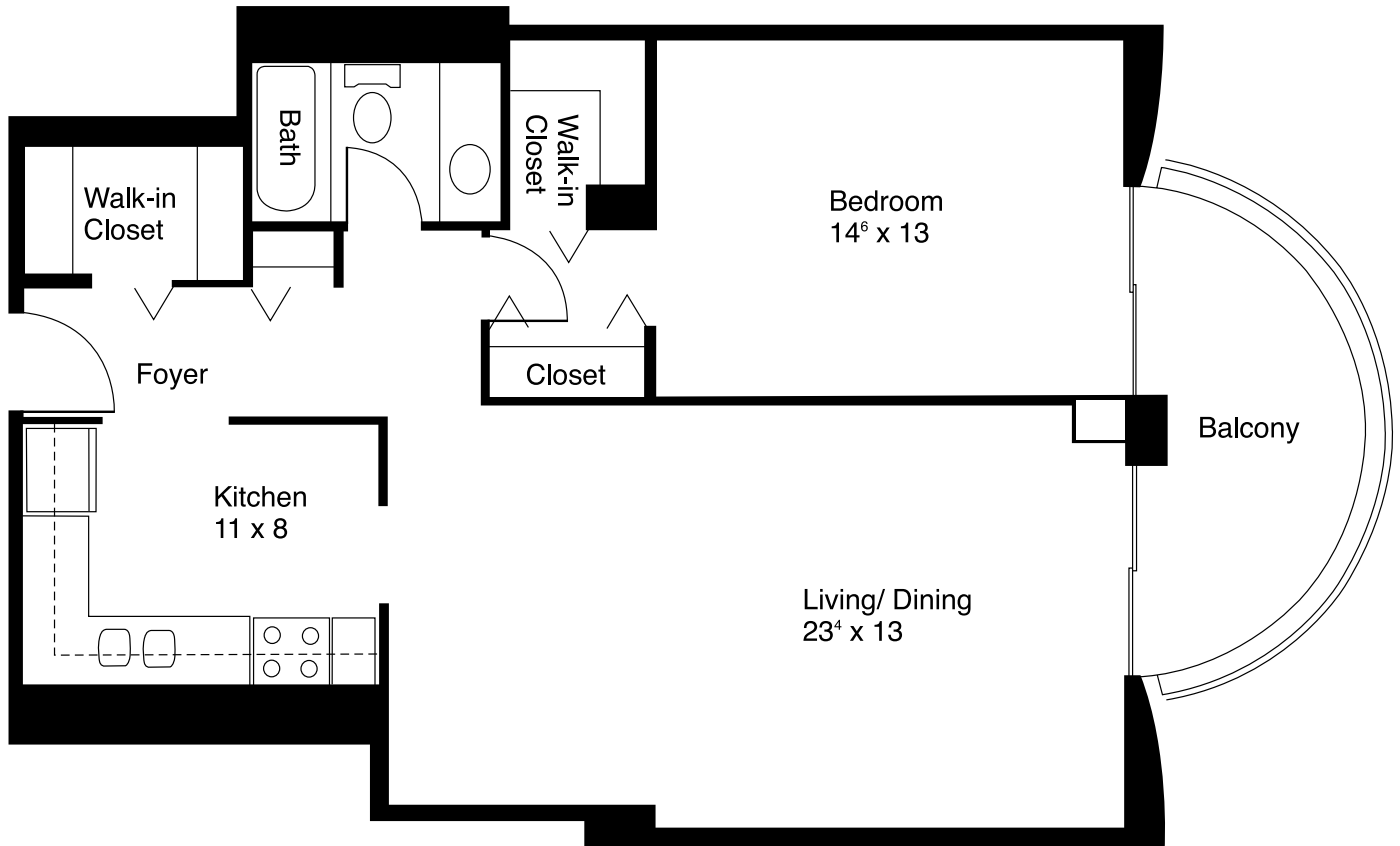

# ONE BEDROOM

762 SQ. FT. | TOWER ONE: UNIT 7 | TOWER TWO: UNIT 5

TOWER ONE

TOWER TWO